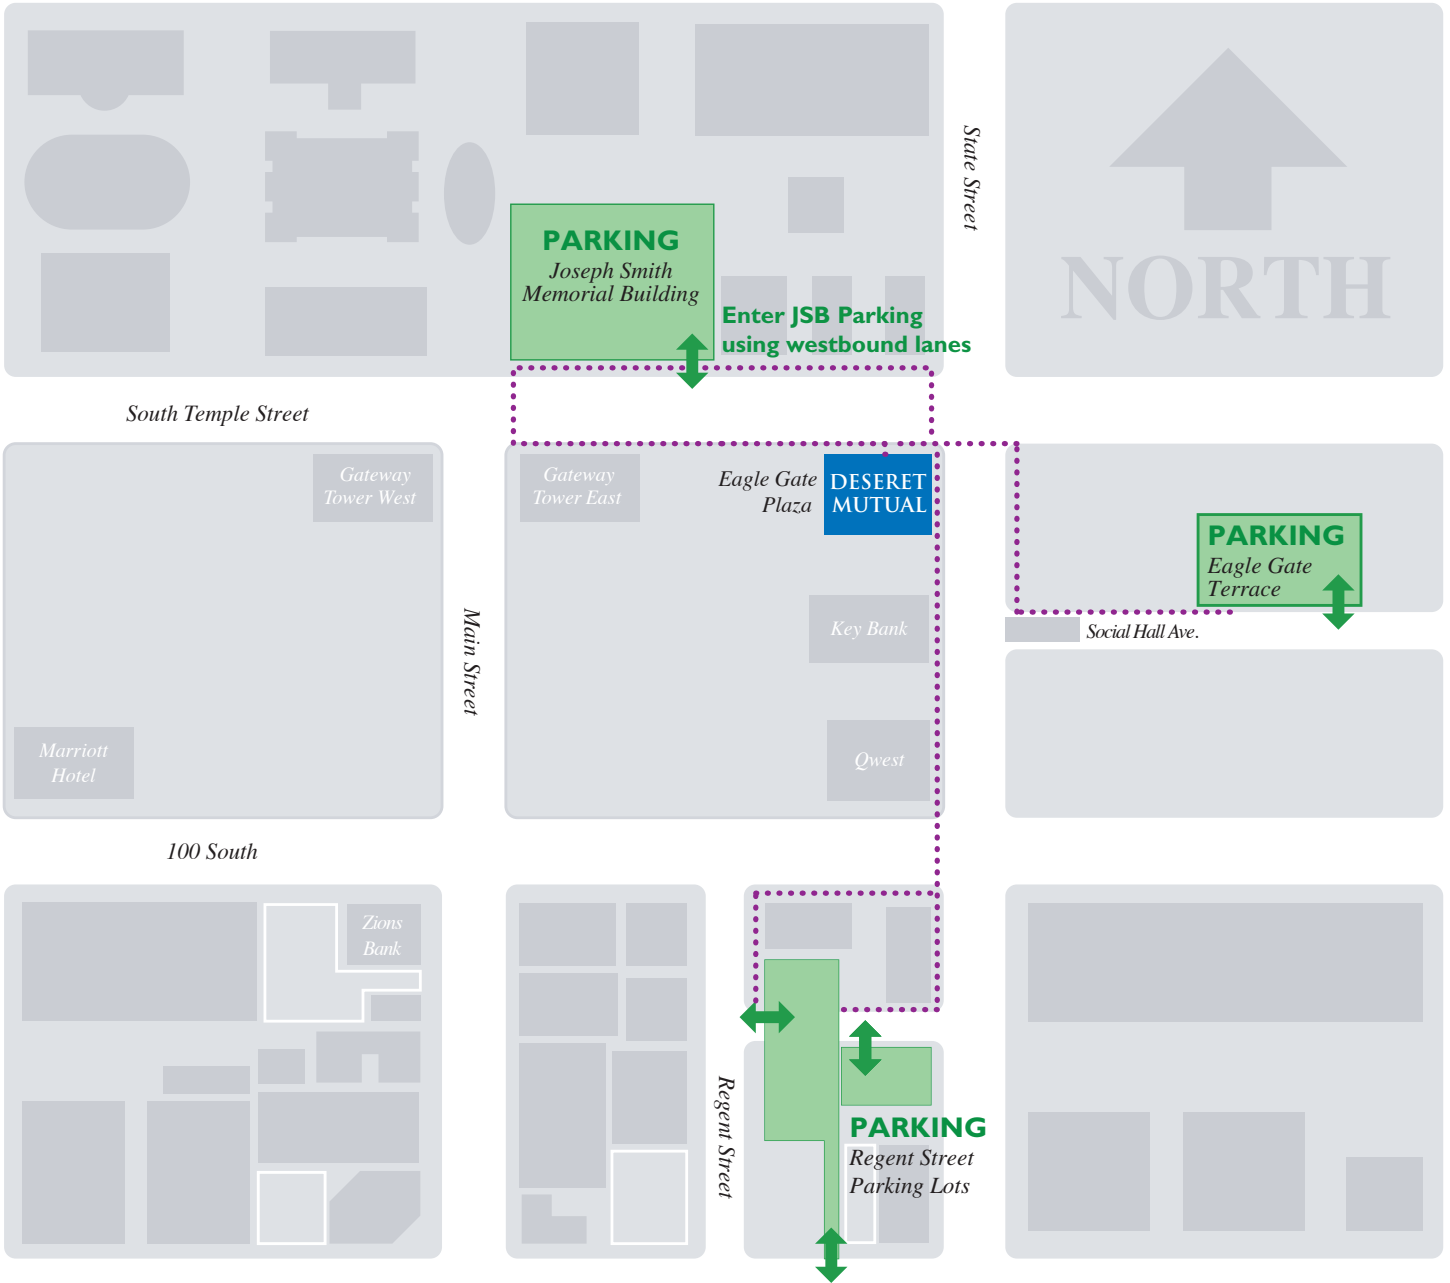

DESERET MUTUAL

Access/Parking During Downtown Construction

Legend

- Deseret Mutual (*Eagle Gate Plaza*)
- Parking Lot Validated By DMBA
- Walking Route (*from parking lots*)

Note:

Deseret Mutual will provide parking validations for the parking lots highlighted in green.